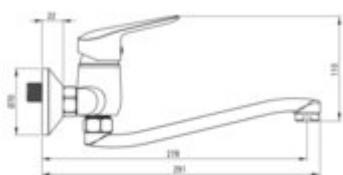

BORO

Kitchen tap, wall-mounted

Product code: BMO_N80M

EAN: 5907650809845

Color: nero

Warranty [years]: 7

Mixer

Finish	nero
Material	brass
Mixer type	single-handle, mixer
Installation method	wall-mounted
Flow class [l/min]	A <= 15 (9.1 - 15)
Acoustic group [dB]	II (20 < x <= 30)

Mixer cartridge

Ceramic cartridge size	35 mm

Spout

Spout type	swivel
Mixer spout range [mm]	270
Material	steel 304

Aerator

Aerator type	honeycomb
Aerator size	M24

Features:

- Cleaning agent for fixtures in all colors available