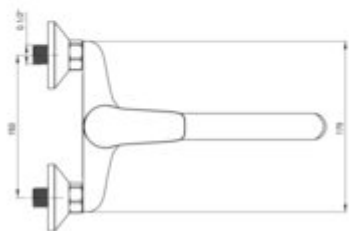

### Mixer

Finish	nero
Material	brass
Mixer type	single-handle, mixer
Installation method	wall-mounted
Flow class [l/min]	A <= 15 (9.1 - 15)
Acoustic group [dB]	II (20 < x <= 30)

### Mixer cartridge

Ceramic cartridge size	35 mm
------------------------	-------

### Spout

Spout type	swivel
Mixer spout range [mm]	270
Material	steel 304

### Aerator

Aerator type	honeycomb
Aerator size	M24