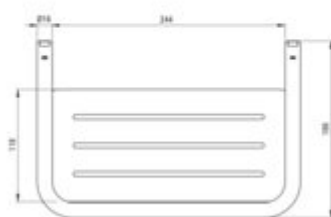

## Shower basket

**Product code:** ADI\_C551

**EAN:** 5907650871521

**Color:** brushed bronze

**Warranty [years]:** 2

Finish	brown
Surface type	brushed
Material	brass, stainless steel
Height [mm]	89
Width [mm]	276
Depth [mm]	186
Mounting kit included	yes