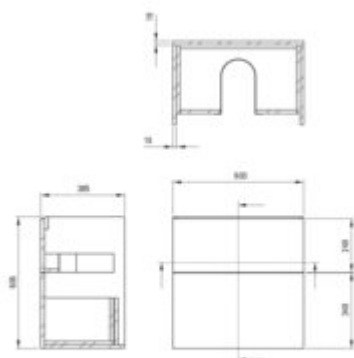

PRIZMA

Bathroom vanity, without countertop

Product code: STU_KU61

EAN: 5907650889304

Color: cashmere

Warranty [years]: 2

Finish	cashmere
Surface type	matte
Installation method	wall-mounted
Width [mm]	600
Height [mm]	600
Depth [mm]	385
Material	MDF, particle board
Mounting kit included	no