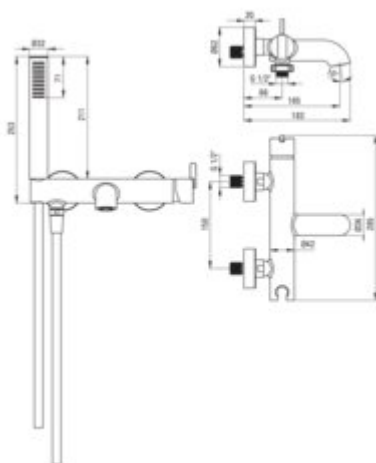

SILIA

Bath mixer, with shower set

Product code: BQS_F11M

EAN: 5907650818403

Color: brushed steel

Warranty [years]: 7

Mixer

Finish	steel
Material	brass
Mixer type	single-handle, mixer
Total mixer height [mm]	183
Flow class [l/min]	A ≤ 15 (9.1 - 15)
Acoustic group [dB]	I (x ≤ 20)

Mixer cartridge

Ceramic cartridge size	35 mm
------------------------	-------

Spout

Spout type	still
Mixer spout range [mm]	183
Material	brass

Function switch

Switch type	ceramic mechanical
-------------	--------------------

Aerator (XDCH2TUN0)

Aerator size	M24
--------------	-----

Aerator (XDCTOPCO0)

Aerator type	flat, swivel, silicone
Aerator size	M24

Hose

Length [mm]	1500
Anti-twist	1

Hand shower

Number of functions	1
Anti-calc	yes
Additional features	cool-out