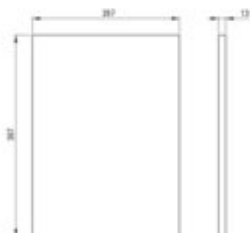

CORREO
Stone shelf, for bathroom console
or tower

Product code: CBL_A30B

EAN: 5908212099018

Color: white

Warranty [years]: 2

Finish	white
Width [mm]	267
Length [mm]	367
Height [mm]	13
Material	lapitec
Hydrophobicity	yes