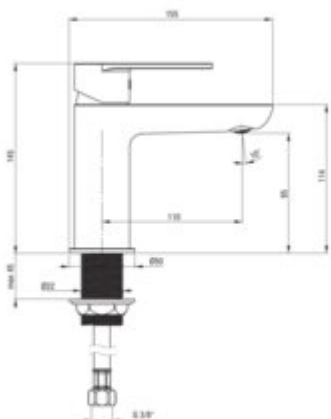

ALPINIA Washbasin tap

Product code: BGA_N20M

EAN: 5907650815365

Color: nero

Warranty [years]: 7

Mixer

Finish	nero
Material	brass
Mixer type	single-handle, mixer
Installation method	standing
Total mixer height [mm]	145
Flow class [l/min]	Z - 4-9 l/min
Acoustic group [dB]	I (x <= 20)
Plug included in the set	no

Mixer cartridge

Ceramic cartridge size	35 mm
------------------------	-------

Spout

Spout type	still
Mixer spout range [mm]	110
Material	brass

Aerator

Aerator type	coin-slot
Aerator size	M24

Connecting hose

Length [mm]	450
Installation thread	3/8"
Connection thread	M10

Features:

- Light and subtle design
- Coin-slot aerator
- Z flow class (4-9 l/min) allowing for water consumption reduction
- The mounting sleeve facilitates the installation of the mixer
- 45 cm connection hoses included
- Innovative, durable and easy to clean Nero coating
- Only the best materials, the quality of which has been confirmed by laboratory tests
- The mixer body is made of the highest quality brass
- The mixer is equipped with a stream aerator
- Cleaning agent for fixtures in all colors available