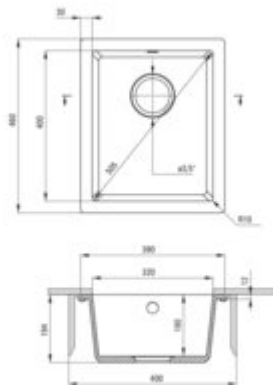

CORDA

Granite sink, 1-bowl

Product code: ZQA_S10B

EAN: 5908212042274

Color: metallic grey

Warranty [years]: 18

Sink

Finish	metallic grey
Surface type	matte
Material	granite
Installation method	undermount, flush, inset
Number of bowls	1
Minimum cabinet width [mm]	450
Width [mm]	460
Length [mm]	380
Height [mm]	200
Bowl depth [mm]	188
Cut-out Length [mm]	320
Cut-out Width [mm]	400
Reversible	no
Equipped with accessories	yes
Drain diameter	3.5"