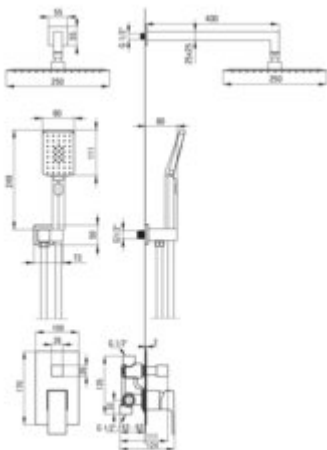

ANEMON BIS

Concealed shower set

Product code: NAC_09MP

EAN: 5908212085608

Color: chrome

Warranty [years]: 7

Mixer

Mixer type	single-handle, mixer
Installation method	concealed
Flow class [l/min]	S - 15.1-19.8 l/min
Acoustic group [dB]	I (x <= 20)

Spout

Spout type	still
------------	-------

Shower overhead

Shape	square
Material	steel 304
Width [mm]	250
Length [mm]	250
thickness	55
Anti-calc	yes
Number of functions	1
Stream type	rain
Quick response time for turning the water on and off	yes

Hand shower

Number of functions	3
Anti-calc	yes
Stream type	rain, mist, mixed

Hose

Length [mm]	1500
Braid material	PVC
Anti-twist	1

Features:

- Only the best materials, the quality of which has been confirmed by laboratory tests
- Anti-calc system facilitating the removal of limescale deposits
- Flush-mounted installation ensures the aesthetics of the bathroom
- The mixer body is made of the highest quality brass
- Dedicated cleaning agent, safe for cleaned surfaces