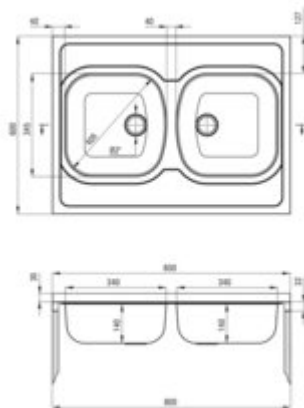

### Sink

Finish	satin
Surface type	satin
Material	steel 201
Installation method	lay-on
Number of bowls	2
Minimum cabinet width [mm]	800
Width [mm]	600
Length [mm]	800
Height [mm]	140
Bowl depth [mm]	140
2nd bowl depth [mm]	140
Equipped with accessories	yes
Drain diameter	2"