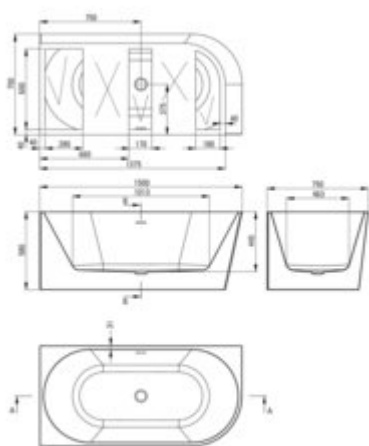

SILIA

Acrylic bathtub, corner/free-standing

Product code: KDS_015L

EAN: 5907650830856

Color: white

Warranty [years]: 5

Finish	white
Material	acrylic
Width [mm]	750
Length [mm]	1500
Height [mm]	580
Depth [mm]	433
capacity [l]	199
Installation method	wall-mounted, freestanding
built-in overflow	yes
Siphon included	yes
Click-clack plug included	yes

Features:

- Deante Design Studio Collection
- Flexible arrangement - free-standing or back-to-wall bathtub
- The set includes a waste trap with a click-clack plug
- Freedom in choosing the faucet - wall-mounted, concealed or floor-mounted
- Easy to clean and maintain
- Dedicated cleaning agent, safe for cleaned surfaces
- Durable acrylic material that maintains its shine and color
- Only the best materials, the quality of which has been confirmed by laboratory tests