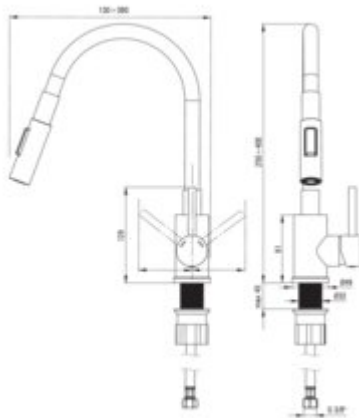

LUNO Kitchen tap

Product code: BOC_N74M

EAN: 5907650850434

Color: nero

Warranty [years]: 7

Mixer

Finish	nero
Material	steel 304
Mixer type	single-handle, mixer
Installation method	standing
Flow class [l/min]	Z - 4-9 l/min
Acoustic group [dB]	I (x ≤ 20)

Mixer cartridge

Ceramic cartridge size	35 mm
------------------------	-------

Spout

Spout type	elastic
------------	---------

Connecting hose

Length [mm]	600
Installation thread	3/8"
Connection thread	M10

Hand shower

Number of functions	2
---------------------	---

Features:

- Z flow class (4-9 l/min) allowing for water consumption reduction
- The mounting sleeve facilitates the installation of the mixer
- 45 cm connection hoses included
- 2-function spout
- Only the best materials, the quality of which has been confirmed by laboratory tests
- Dedicated cleaning agent, safe for cleaned surfaces