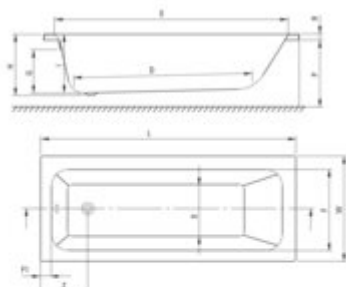

PRIZMA

Acrylic bathtub, alcove installation

Product code: KTJ_017W

EAN: 5907650860532

Color: white

Warranty [years]: 5

Finish	white
Material	acrylic
Width [mm]	700
Length [mm]	1695
Height [mm]	410
Depth [mm]	305
capacity [l]	185
Installation method	on a frame
built-in overflow	no
Antibacterial	yes

Features:

- Siphon sold separately
- Legs included with the bathtub
- Only the best materials, the quality of which has been confirmed by laboratory tests
- Easy to clean and maintain
- Dedicated cleaning agent, safe for cleaned surfaces