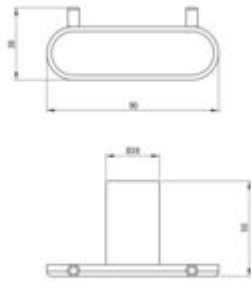

**ROUND**  
**Hook, double**

**Product code:** ADR\_0121

**EAN:** 5908212087718

**Color:** chrome

**Warranty [years]:** 2

**bathroom accessories**

Finish	chrome
Surface type	shine
Material	stainless steel
Height [mm]	38
Width [mm]	90
Depth [mm]	50
Mounting kit included	yes