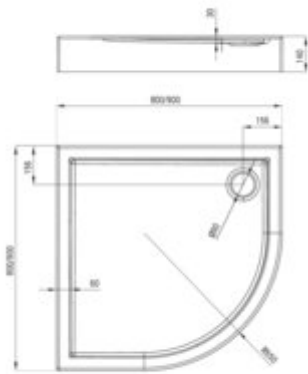

JASMIN PLUS

Acrylic shower tray, half round

Product code: KTJ_054B

EAN: 5907650809562

Color: white

Warranty [years]: 5

Finish	white
Material	acrylic
Shape	half round
Width [mm]	800
Length [mm]	800
Height [mm]	140
Depth [mm]	30
arc radius [mm]	550
Installation method	on the floor level
Drain diameter	90
Antibacterial	yes

Features:

- Durable acrylic material that maintains its shine and color
- Warning! The NHC_029C siphon fits this shower tray
- Dedicated cleaning agent, safe for cleaned surfaces
- SOLID Technology: polystyrene filling with ready-made drainage channels, structurally rein
- Only the best materials, the quality of which has been confirmed by laboratory tests