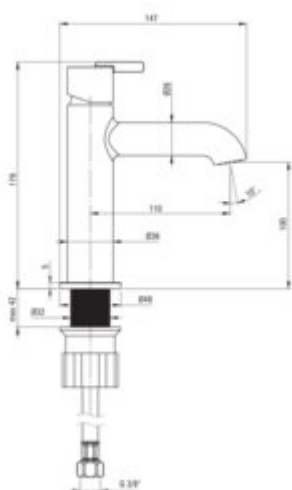

### Mixer

|                         |                      |
|-------------------------|----------------------|
| Finish                  | brushed gold         |
| Material                | brass                |
| Mixer type              | single-handle, mixer |
| Installation method     | standing             |
| Total mixer height [mm] | 179                  |
| Flow class [l/min]      | Z - 4-9 l/min        |
| Acoustic group [dB]     | I (x <= 20)          |

### Mixer cartridge

|                        |       |
|------------------------|-------|
| Ceramic cartridge size | 25 mm |
|------------------------|-------|

### Spout

|                        |       |
|------------------------|-------|
| Spout type             | still |
| Mixer spout range [mm] | 110   |
| Material               | brass |

### Connecting hose

|                     |      |
|---------------------|------|
| Length [mm]         | 450  |
| Installation thread | 3/8" |
| Connection thread   | M10  |