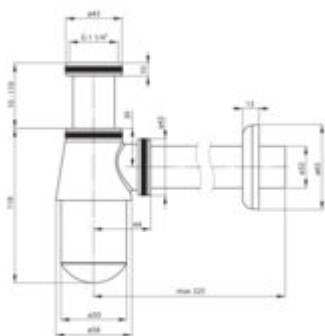

# Washbasin waste kit

**Product code:** NHC\_0311

**EAN:** 5908212083253

**Color:** chrome

**Warranty [years]:** 2

Finish	chrome
External elements color	chrome
Decorative siphon	yes
Cleaning method	from the bottom
Shape	round
Siphon type	bottle-type
Connector diameter [mm]	32
Drain diameter	1 1/4"