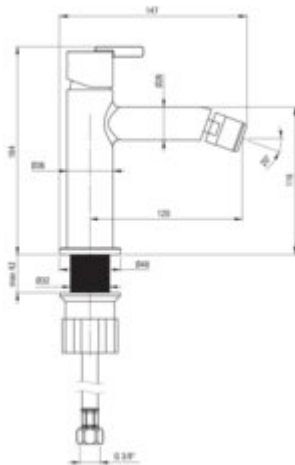

SILIA Bidet tap

Product code: BQS_R30M
EAN: 5907650826941
Color: brushed gold
Warranty [years]: 7

Mixer

Finish	gold
Material	brass
Mixer type	single-handle, mixer
Installation method	standing
Total mixer height [mm]	164
Flow class [l/min]	Z - 4-9 l/min
Acoustic group [dB]	I (x <= 20)

Mixer cartridge

Ceramic cartridge size	25 mm
------------------------	-------

Spout

Mixer spout range [mm]	120
Material	brass

Aerator

Aerator type	honeycomb
Aerator size	M16

Connecting hose

Length [mm]	450
Installation thread	3/8"
Connection thread	M10

Features:

- Deante Design Studio Collection
- Noble form and timeless simplicity
- The mixer body is made of the highest quality brass
- The mounting sleeve facilitates the installation of the mixer
- Only the best materials, the quality of which has been confirmed by laboratory tests
- The mixer is equipped with a stream aerator
- Z flow class (4-9 l/min) allowing for water consumption reduction
- 45 cm connection hoses included
- Cleaning agent for fixtures in all colors available
- Innovative and easy to maintain brushed gold coating
- Coating applied using the PVD method