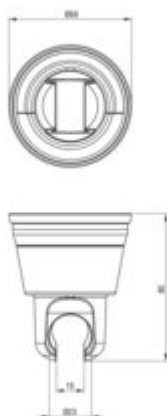

EASY-FIX Wall bracket, for hand shower

Product code: NDD_021U

EAN: 5907650826057

Color: chrome

Warranty [years]: 2

| | |
|------------------------------|--------------------------------|
| Finish | chrome |
| Material | ABS |
| installation | on the suction cup (max 10 kg) |
| Hand shower angle adjustment | no |