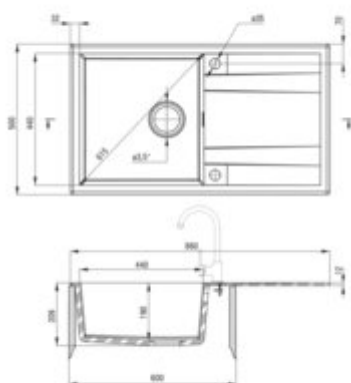

Product code: ZQE_G113

EAN: 5908212072813

Color: metallic graphite

Warranty [years]: 18

Sink

Finish	metallic graphite
Surface type	matte
Material	granite
Installation method	inset
Number of bowls	1
Minimum cabinet width [mm]	600
Width [mm]	500
Length [mm]	860
Height [mm]	209
Bowl depth [mm]	190
Cut-out Length [mm]	840
Cut-out Width [mm]	480
Reversible	yes
Equipped with accessories	yes
Drain diameter	3.5"
Number of holes	2

Sink waste kit

Finish	nero
Plug type	automatic, with a button
Low siphon/ Space saver	yes
possibility to connect a dishwasher/ washing machine	yes

Features:

- Deante Design Studio Collection
- Properties of Deante granite: resistance to impact, high temperature, discoloration, therm
- Longest, 18 years warranty
- The sink is equipped with fittings with a connection to the dishwasher
- Hydrophobic properties repel water molecules
- The exceptionally spacious and deep bowl will even accommodate trays taken out of the oven
- Possibility to buy a sponge hook that fits perfectly with this model.
- Possibility to buy a cloth rail that fits perfectly with this model
- Reversible sink - possibility to install the bowl on the left or the right side
- The finish enriched with silver ions adds antiseptic properties
- Space-saving siphon which facilitates e.g. sorting waste
- Automatic plug activated with a CLICK button
- Dedicated cleaning agent, safe for cleaned surfaces
- Possibility to purchase a drainer that perfectly fits this model
- Strainer uniformly dyed in mass