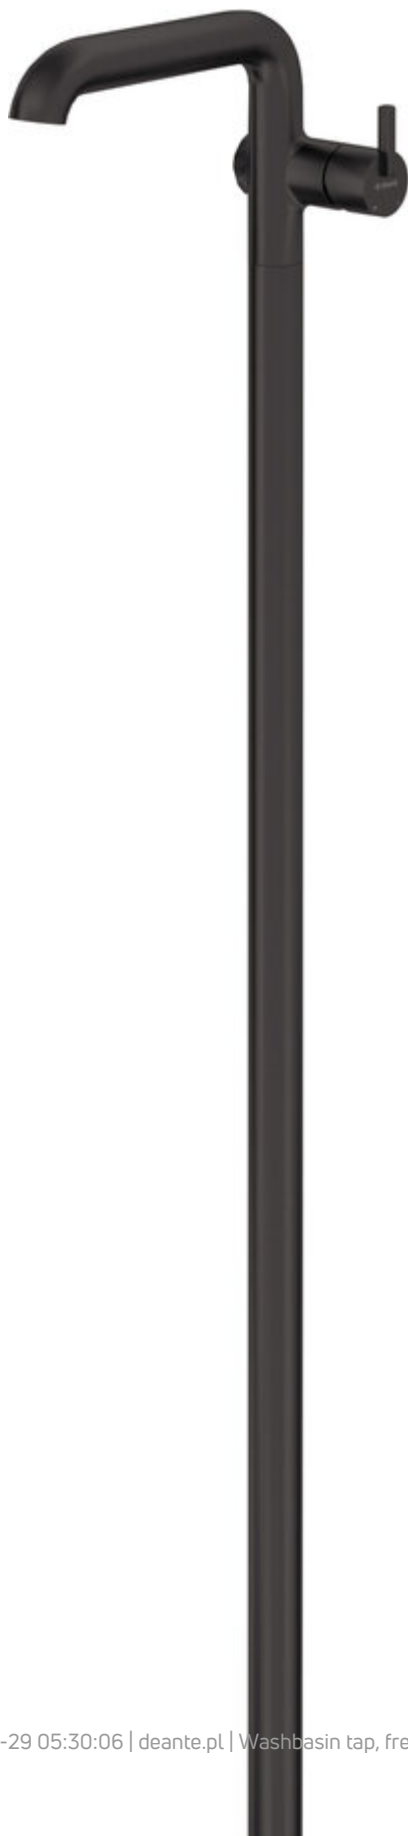

SILIA
Washbasin tap, freestanding

Product code: BQS_N2KK

EAN: 5907650870258

Color: nero

Warranty [years]: 7

Mixer

Finish	nero
Material	brass
Mixer type	single-handle, mixer
Installation method	floor
Total mixer height [mm]	1090
Flow class [l/min]	Z - 4-9 l/min
Acoustic group [dB]	I (x ≤ 20)

Mixer cartridge

Ceramic cartridge size	25 mm
------------------------	-------

Spout

Spout type	still
Mixer spout range [mm]	185
Material	brass

Aerator

Aerator type	swivel, honeycomb
Aerator size	M21.5

Features:

- Deante Design Studio Collection
- Noble form and timeless simplicity
- The mixer is equipped with a stream aerator
- The movable aerator allows you to direct the water stream
- Z flow class (4-9 l/min) allowing for water consumption reduction
- Innovative, durable and easy to clean Nero coating
- Cleaning agent for fixtures in all colors available