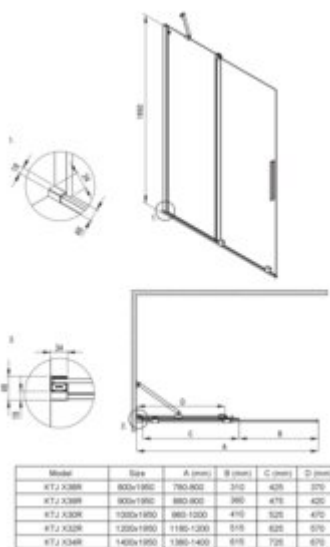

PRIZMA
Shower cabin, rectangular

Product code: KPNRP12S08

EAN: 5907650899594

Color: brushed gold

Warranty [years]: 5

Showe cabin (KTJ_R32R)

Finish	brushed gold
Width [mm]	1200
Height [mm]	1950
Glass finish	transparent
Glass thickness [mm]	6
Active cover	yes
Side dimension [mm]	1200
Railings	short to perpendicular wall/long to parallel wall
Tempered glass TOTAL WHITE	no
Reversible doors	yes
Installation without shower tray possible	yes
Possibility to install a railing to a perpendicular wall	yes

Showe cabin (KTJ_R38P)

Finish	brushed gold
Width [mm]	800
Height [mm]	1950
Glass finish	transparent
Glass thickness [mm]	6
Active cover	yes
Side dimension [mm]	780
Tempered glass TOTAL WHITE	no
Reversible doors	yes
Installation without shower tray possible	yes

Shower door

rails	adjustable stiffening the cabin
-------	---------------------------------

Features:

- Safe and durable tempered glass
- Hydrophobic Active-Cover coating that makes it easier for water to run off the glass
- Dedicated to Active Cover surfaces
- Only the best materials, the quality of which has been confirmed by laboratory tests
- Possibility to install the cabin without a shower tray, directly on the tiles
- Resistance to impacts, chemicals and stains in accordance with PN-EN 14428+A1:2008 norm, c
- Free combination of elements
- Dedicated cleaning agent, safe for cleaned surfaces