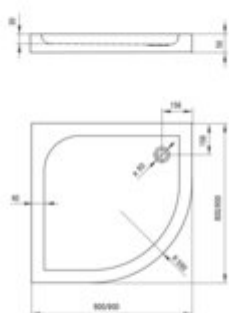

CUBIC

Acrylic shower tray, half round

Product code: KTK_052B

EAN: 5908212008157

Color: white

Warranty [years]: 2

Finish	white
Material	acrylic
Shape	half round
Width [mm]	800
Length [mm]	800
Height [mm]	50
Depth [mm]	30
arc radius [mm]	550
Installation method	directly on the spout, on the floor level, on the construction material support
Drain diameter	90

Features:

- Durable acrylic material that maintains its shine and color
- For installation at floor level, directly on the screed or supported by construction mater
- Warning! The NHC_029C siphon fits this shower tray
- Dedicated cleaning agent, safe for cleaned surfaces
- Only the best materials, the quality of which has been confirmed by laboratory tests
- Warning! The NHC_029D siphon fits this shower tray