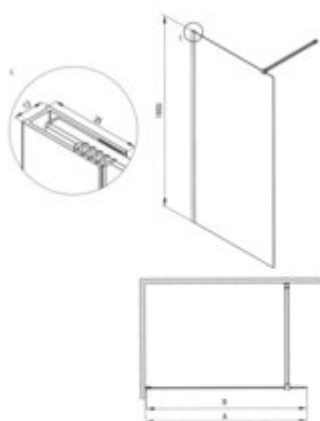

PRIZMA Shower wall, walk-in

Product code: KTJ_Z32P

EAN: 5907650881612

Color: gold

Warranty [years]: 5

Model	Size	A [mm]	B [mm]
KTJ_Z32P	900x1950	800	1950
KTJ_Z32P	900x1950	900	1950
KTJ_Z32P	900x1950	1000	1950
KTJ_Z32P	1100x1950	800	1950
KTJ_Z32P	1100x1950	900	1950
KTJ_Z32P	1100x1950	1000	1950

Shower door

rails adjustable stiffening the cabin

Showe cabin

Width [mm] 1200

Height [mm] 1950

Glass finish transparent

Glass thickness [mm] 6

Active cover yes

Side dimension [mm] 1180

Reversible doors yes

Installation without shower tray yes

possible

Features:

- Safe and durable tempered glass
- Possibility to install the cabin without a shower tray, directly on the tiles
- Hydrophobic Active-Cover coating that makes it easier for water to run off the glass
- Dedicated to Active Cover surfaces
- Only the best materials, the quality of which has been confirmed by laboratory tests
- Reversible door that allows the cabin to be mounted on the right or left side
- The set includes two rails - short and long
- Resistance to impacts, chemicals and stains in accordance with PN-EN 14428+A1:2008 norm, c
- Can be combined with a second sliding wall and the Prizma walk-in shower wall
- Possibility of mounting the cabin directly on tiles or on Correo granite (KQR) and Kerria Plus acrylic (KTS) shower trays
- Free combination of elements