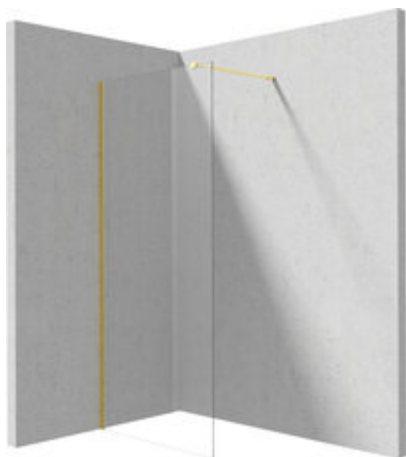

PRIZMA Shower wall, walk-in

Product code: KTJ_Z32P

EAN: 5907650881612

Color: gold

Warranty [years]: 5

Model	Size	A [mm]	B [mm]
KTJ_Z32P	900x1950	800	1950
KTJ_Z32P	900x1950	900	1950
KTJ_Z32P	900x1950	1000	1950
KTJ_Z32P	1100x1950	800	1950
KTJ_Z32P	1100x1950	900	1950
KTJ_Z32P	1100x1950	1000	1950

Shower door

rails adjustable stiffening the cabin

Showe cabin

Width [mm] 1200

Height [mm] 1950

Glass finish transparent

Glass thickness [mm] 6

Active cover yes

Side dimension [mm] 1180

Reversible doors yes

Installation without shower tray yes

possible

Features:

- Safe and durable tempered glass
- Possibility to install the cabin without a shower tray, directly on the tiles
- Hydrophobic Active-Cover coating that makes it easier for water to run off the glass
- Dedicated to Active Cover surfaces
- Only the best materials, the quality of which has been confirmed by laboratory tests
- Reversible door that allows the cabin to be mounted on the right or left side
- The set includes two rails - short and long
- Resistance to impacts, chemicals and stains in accordance with PN-EN 14428+A1:2008 norm, c
- Can be combined with a second sliding wall and the Prizma walk-in shower wall
- Possibility of mounting the cabin directly on tiles or on Correo granite (KQR) and Kerria Plus acrylic (KTS) shower trays
- Free combination of elements