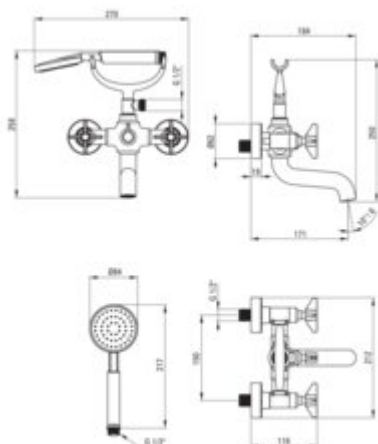

### Mixer

Finish	brass
Material	brass
Mixer type	two-handle
Installation method	wall-mounted
Flow class [l/min]	B ≤ 25.2 (19.9 - 25.2)
Acoustic group [dB]	I (x ≤ 20)

### Mixer cartridge

Ceramic cartridge size	1/2"
------------------------	------

### Spout

Spout type	still
Mixer spout range [mm]	170
Material	brass

### Hose

Length [mm]	1500
Braid type	double braided
Anti-twist	2