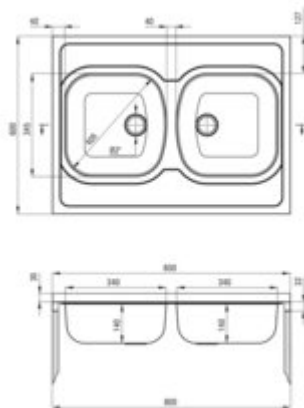

TANGO

Steel sink, 2-bowl

Product code: ZM6_320N

EAN: 5907650846550

Color: décor

Warranty [years]: 2

Sink

Finish	décor
Surface type	décor
Material	steel 201
Installation method	lay-on
Number of bowls	2
Minimum cabinet width [mm]	800
Width [mm]	600
Length [mm]	800
Height [mm]	140
Bowl depth [mm]	140
2nd bowl depth [mm]	140
Equipped with accessories	yes
Drain diameter	2"

Sink waste kit

Finish	steel
Plug type	manual
Low siphon/ Space saver	yes
possibility to connect a dishwasher/ washing machine	yes

Features:

- High-strength stainless steel
- The sink is equipped with fittings with a connection to the dishwasher
- Natural antiseptic properties of steel
- The décor finish has increased scratch resistance
- Dedicated cleaning agent, safe for cleaned surfaces
- Self-drilling tap hole - without voiding the warranty.