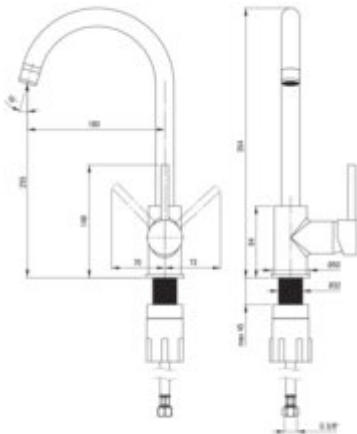

NEMEZJA Kitchen tap

Product code: BEN_762M

EAN: 5908212021040

Color: sand

Warranty [years]: 7

Mixer

Finish	sand
Material	brass
Mixer type	single-handle, mixer
Installation method	standing
Total mixer height [mm]	354
Flow class [l/min]	Z - 4-9 l/min
Acoustic group [dB]	I (x <= 20)

Mixer cartridge

Ceramic cartridge size	35 mm
------------------------	-------

Spout

Spout type	swivel
Mixer spout range [mm]	180
Material	stainless steel

Aerator

Aerator type	honeycomb
Aerator size	M22

Connecting hose

Length [mm]	450
Installation thread	3/8"
Connection thread	M10

Features:

- The mixer body is made of the highest quality brass
- The mixer is equipped with a stream aerator
- The mounting sleeve facilitates the installation of the mixer
- 45 cm connection hoses included
- Z flow class (4-9 l/min) allowing for water consumption reduction
- Only the best materials, the quality of which has been confirmed by laboratory tests
- Cleaning agent for fixtures in all colors available