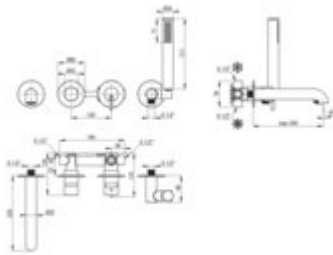

## Bath mixer, 4-hole

Product code: BQS\_D18P

EAN: 5907650827009

Color: titanium

Warranty [years]: 7

### Mixer

Finish	titanium
Material	brass
Mixer type	single-handle, mixer
Installation method	concealed
Total mixer height [mm]	226
Flow class [l/min]	A <= 15 (9.1 - 15)
Acoustic group [dB]	I (x <= 20)

### Mixer cartridge

Ceramic cartridge size	35 mm
------------------------	-------

### Hose

Length [mm]	1500
Anti-twist	1