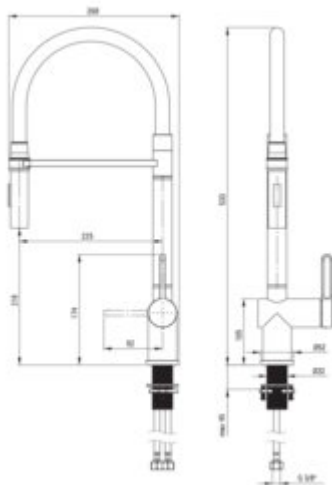

## Mixer

Finish brushed gold

Material steel 304

Mixer type single-handle, mixer

Installation method standing

Flow class [l/min] Z - 4-9 l/min

Acoustic group [dB] I (x <= 20)

## Mixer cartridge

Ceramic cartridge size 35 mm

## Connecting hose

Length [mm] 600

Installation thread 3/8"

Connection thread M10