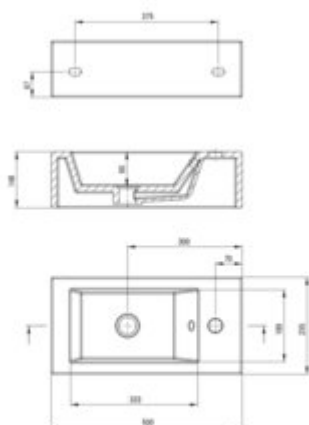

## SQUARE Ceramic washbasin, countertop

**Product code:** CGS\_6U2R

**EAN:** 5908322047152

**Color:** white

**Warranty [years]:** 10

Finish	white
Material	ceramic
Installation method	countertop/standing, wall-mounted
Width [mm]	255
Length [mm]	505
Height [mm]	148
Depth [mm]	90
Hole for the tap	yes