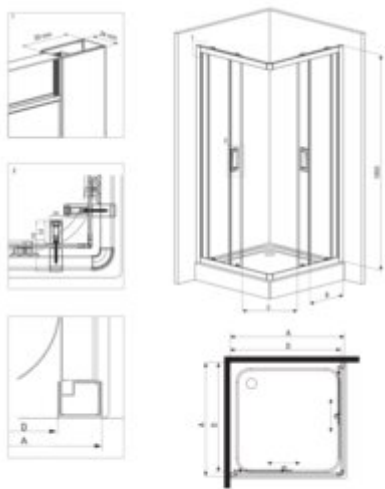

FUNKIA
Shower cabin with tray, square

Product code: KYCZ041K
EAN: 5908212058862
Color: chrome
Warranty [years]: 5

Model	Size	A [mm]	B [mm]	C [mm]	D [mm]
KYCZ041K	895x900	700	700	220	200
KYCZ041K	895x900	895	895	200	400

Showe cabin

Finish	chrome
Shape	square
Width [mm]	900
Length [mm]	900
Height [mm]	1850
Glass finish	transparent
Glass thickness [mm]	5
Side dimension [mm]	895
Adjustment range up to [mm]	-10
Masking of assembly elements	yes
Profiles levelling the curvature of the walls	yes
Silent closing	yes
Detachable lower rollers	yes

Shower tray

Finish	white
Material	acrylic
Shape	square
Width [mm]	900
Length [mm]	900
Height [mm]	160
Depth [mm]	50
Installation method	on the floor level
Drain diameter	50
Equipped with a height-adjustable foot	yes
Housing integrated with the shower tray	yes
Non-slip lugs	yes