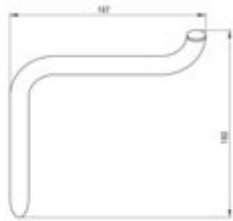

SILIA
Toilet paper holder, wall-mounted

Product code: ADI_0211
EAN: 5907650811640
Color: chrome
Warranty [years]: 2

bathroom accessories

Finish	chrome
Surface type	shine
Material	brass
Height [mm]	160
Width [mm]	167
Depth [mm]	85
Mounting kit included	yes