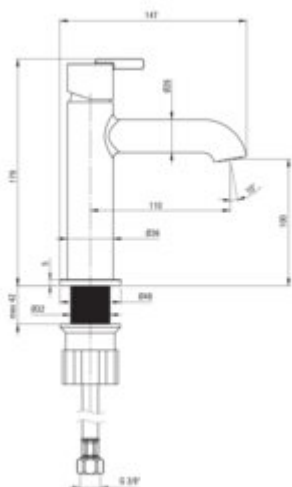

SILIA

Washbasin tap

Product code: BQS_020M

EAN: 5907650853848

Color: chrome

Warranty [years]: 7

Mixer

Finish	chrome
Material	brass
Mixer type	single-handle, mixer
Installation method	standing
Total mixer height [mm]	179
Flow class [l/min]	Z - 4-9 l/min
Acoustic group [dB]	I (x <= 20)

Mixer cartridge

Ceramic cartridge size	25 mm
------------------------	-------

Spout

Spout type	still
Mixer spout range [mm]	110
Material	brass

Aerator

Aerator type	swivel, flat
Aerator size	M18

Connecting hose

Length [mm]	450
Installation thread	3/8"
Connection thread	M10

Features:

- Deante Design Studio Collection
- Noble form and timeless simplicity
- Only the best materials, the quality of which has been confirmed by laboratory tests
- The mixer is equipped with a stream aerator
- The mixer body is made of the highest quality brass
- The mounting sleeve facilitates the installation of the mixer
- The movable aerator allows you to direct the water stream
- 45 cm connection hoses included
- Z flow class (4-9 l/min) allowing for water consumption reduction
- Cleaning agent for fixtures in all colors available