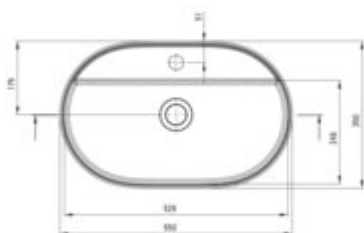

SILIA Granite washbasin, countertop

Product code: CQS_NU6B

EAN: 5907650865513

Color: nero

Warranty [years]: 10

Finish	nero
Material	granite
Installation method	countertop/standing
Width [mm]	350
Length [mm]	550
Height [mm]	125
Depth [mm]	100
Hole for the tap	yes
Antibacterial	yes
Hydrophobicity	yes
Without overflow	yes

Features:

- Deante Design Studio Collection
- Only the best materials, the quality of which has been confirmed by laboratory tests
- Properties of Deante granite: resistance to impact, high temperature, discoloration, therm
- Hydrophobic properties repel water molecules
- The finish enriched with silver ions adds antiseptic properties
- Cleaning agent for fixtures in all colors available