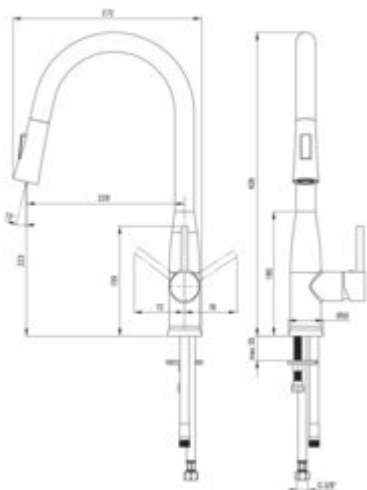

Product code: BDH_N72M

EAN: 5907650821274

Color: nero

Warranty [years]: 7

Mixer

Finish	nero
Material	brass
Mixer type	single-handle, mixer
Installation method	standing
Total mixer height [mm]	439
Flow class [l/min]	Z - 4-9 l/min
Acoustic group [dB]	I (x <= 20)
Check valves	yes

Mixer cartridge

Ceramic cartridge size	35 mm
------------------------	-------

Spout

Spout type	pull-out
Mixer spout range [mm]	229
Material	stainless steel

Aerator

Aerator type	honeycomb
Aerator size	M16

Connecting hose

Length [mm]	450
Installation thread	3/8"
Connection thread	M10

Hose

Length [mm]	1500
-------------	------

Hand shower

Number of functions	2
---------------------	---

Features:

- Innovative, durable and easy to clean Nero coating
- The mixer body is made of the highest quality brass
- The mixer is equipped with a stream aerator
- The mixer with functional pull-out spout
- 2-function spout
- 45 cm connection hoses included
- Z flow class (4-9 l/min) allowing for water consumption reduction
- Only the best materials, the quality of which has been confirmed by laboratory tests
- Cleaning agent for fixtures in all colors available