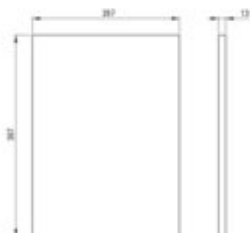

**CORREO**  
Stone shelf, for bathroom console  
or tower

**Product code:** CBL\_S30B

**EAN:** 5908212098998

**Color:** grey matte

**Warranty [years]:** 2

Finish	grey matte
Surface type	matte
Width [mm]	267
Length [mm]	367
Height [mm]	13
Material	lapitec
Hydrophobicity	yes