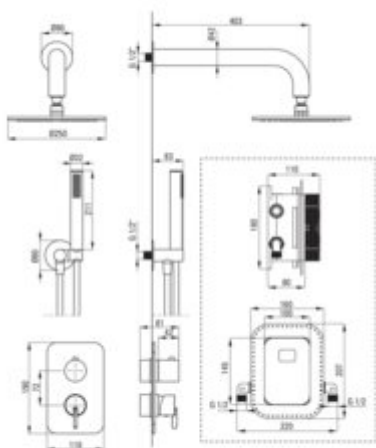

SILIA
Concealed shower set, with mixer
BOX

Product code: BXYAQSM
EAN: 5907650858782
Color: bianco
Warranty [years]: 7

Mixer (BXY_AQSM)

Mixer type	Concealed BOX
Installation method	concealed

Mixer (BXY_X44M)

Mixer type	Concealed BOX, mixer
Installation method	concealed
Flow class [l/min]	B ≤ 25.2 (19.9 - 25.2)
Acoustic group [dB]	I (x ≤ 20)

Spout

Spout type	still
Range of shower/ bath spout [mm]	382

Shower overhead

Shape	round
Material	steel 304
thickness	55
Diameter [mm]	250
Anti-calc	yes
Number of functions	1
Stream type	rain
Quick response time for turning the water on and off	yes

Hand shower

Number of functions	1
Anti-calc	yes
Stream type	rain
Additional features	cool-out

Hose

Length [mm]	1500
Braid material	PVC
Anti-twist	1

Angled hose connector

Finish	bianco
Connection type	for the hose with hand shower holder
Shape	round
Material	brass
Connection thread	yes
Concealed mounting	yes