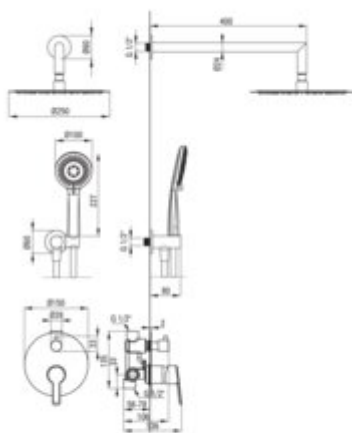

ARNIKA

Concealed shower set

Product code: NAC_R9QP

EAN: 5907650845546

Color: brushed gold

Warranty [years]: 7

Mixer

Mixer type	single-handle, mixer
Installation method	concealed
Flow class [l/min]	S - 15.1-19.8 l/min
Acoustic group [dB]	I (x <= 20)

Spout

Range of shower/ bath spout [mm]	388
----------------------------------	-----

Shower overhead

Shape	round
Material	steel 304
Diameter [mm]	250
Anti-calc	yes
Number of functions	1
Stream type	rain

Hand shower

Number of functions	3
Anti-calc	yes
Stream type	rain, mixed, hydromassage

Hose

Length [mm]	1500
Braid material	PVC
Anti-twist	1

Angled hose connector

Finish	brushed gold
Connection type	for the hose with hand shower holder
Shape	round
Material	brass
Connection thread	yes
Concealed mounting	yes

Features:

- Deante Design Studio Collection
- Design full of beauty and harmony
- The variety of colours gives many arrangement possibilities
- Innovative and easy to maintain brushed gold coating
- The mixer body is made of the highest quality brass
- Flush-mounted installation ensures the aesthetics of the bathroom
- Mechanical ceramic function switch
- Only the best materials, the quality of which has been confirmed by laboratory tests
- Adjustable shower hand angle
- 3-function hand shower
- Ultra thin steel head
- Coating applied using the PVD method
- Anti-calc system facilitating the removal of limescale deposits
- Anti-twist system, preventing the hose from twisting
- Durable hose ends made of brass
- Cleaning agent for fixtures in all colors available