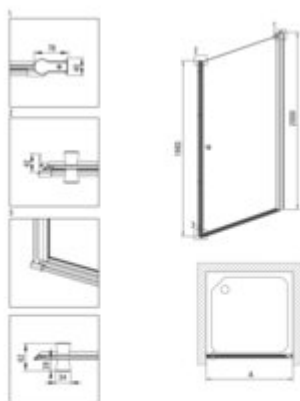

KERRIA PLUS

Shower cabin, square

Product code: KKNNW09S09

EAN: 5907650885238

Color: nero

Warranty [years]: 5

Model	Size (mm)	A (mm)	a = KTS09P02 (mm)	b = KTS_022X (mm)
K730940P = K73_0000	900x900	475-900	100-900	900-900
K730940P = K73_0000	900x1200	575-900	100-900	900-900
K730940P = K73_0000	1200x1200	675-1200	100-1200	1200-1200
K730942P = K73_0000	900x1200	775-900	100-900	900-900
K730942P = K73_0000	1200x1200	875-1200	100-1200	1200-1200

Showe cabin (KTSWN41P)

Finish	nero
Width [mm]	900
Height [mm]	2000
Glass finish	transparent
Glass thickness [mm]	6
Active cover installation	yes
	to be completed with KTS doors , to be completed with KTS walk-in
Side dimension [mm]	900
Masking of assembly elements	yes
Profiles levelling the curvature of the walls	yes
Holders	with safety
Tempered glass TOTAL WHITE	yes
Reversible doors	yes
Silent closing	yes
Installation without shower tray possible	yes
Lifting hinges	yes

Showe cabin (KTS_N39P)

Finish	nero
Width [mm]	900
Height [mm]	2000
Glass finish	transparent
Glass thickness [mm]	6
Active cover installation	yes
	to be completed with KTS doors , to be completed with KTS walk-in , possibility of assembly with a KTS movable panel
Side dimension [mm]	870
Adjustment range from [mm]	700
Adjustment range up to [mm]	1200
Masking of assembly elements	yes
Profiles levelling the curvature of the walls	yes
Railings	adjustable stiffening the cabin
Tempered glass TOTAL WHITE	yes
Installation without shower tray possible	yes