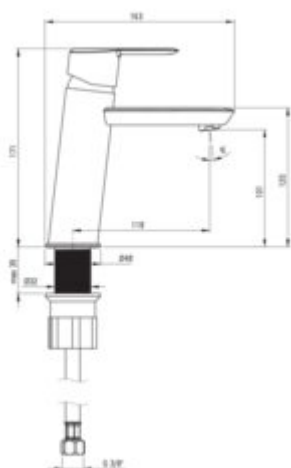

ARNIKA

Washbasin tap

Product code: BQA_R20M

EAN: 5907650833291

Color: brushed gold

Warranty [years]: 7

Mixer

Finish brushed gold

Material brass

Mixer type single-handle, mixer

Installation method standing

Total mixer height [mm] 171

Flow class [l/min] Z - 4-9 l/min

Acoustic group [dB] I (x ≤ 20)

Mixer cartridge

Ceramic cartridge size 35 mm

Spout

Spout type still

Mixer spout range [mm] 118

Material brass

Aerator

Aerator type silicone

Connecting hose

Length [mm] 450

Installation thread 3/8"

Connection thread M10

Features:

- Design full of beauty and harmony
- The variety of colours gives many arrangement possibilities
- Innovative and easy to maintain brushed gold coating
- The mixer body is made of the highest quality brass
- The mixer is equipped with a stream aerator
- 45 cm connection hoses included
- Z flow class (4-9 l/min) allowing for water consumption reduction
- Silicone aerator for easy limescale removal
- we recommend buying a universal plug in the color of the mixer
- Only the best materials, the quality of which has been confirmed by laboratory tests
- Cleaning agent for fixtures in all colors available
- Coating applied using the PVD method
- Deante Design Studio Collection