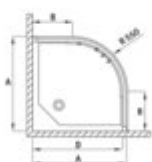

FUNKIA

Shower cabin, half round

Product code: KYP_654K

EAN: 5908212019412

Color: chrome

Warranty [years]: 5

FUNKIA

Model	Size	A [mm]	B [mm]	C [mm]	D [mm]
KYP 654K	800x800	795	800	800	800
KYP 654K	900x900	895	900	900	900

Finish	chrome
Shape	half round
Width [mm]	800
Length [mm]	800
Height [mm]	1700
Glass finish	frosted
Glass thickness [mm]	5
Side dimension [mm]	795
arc radius [mm]	550
Adjustment range from [mm]	-10
Masking of assembly elements	yes
Profiles levelling the curvature of the walls	yes
Silent closing	yes
Installation without shower tray possible	yes
Detachable lower rollers	yes