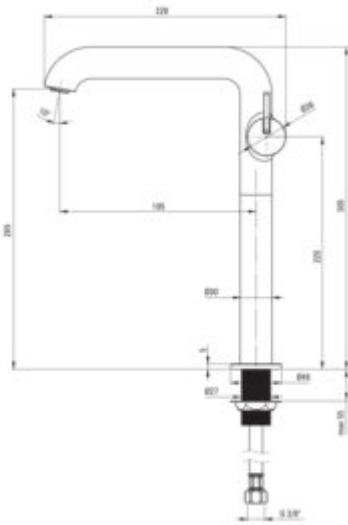

## Washbasin tap, tall

**Product code:** BQS\_F24K

**EAN:** 5907650818229

**Color:** brushed steel

**Warranty [years]:** 7

### Mixer

Finish	steel
Material	brass
Mixer type	single-handle, mixer
Installation method	standing
Total mixer height [mm]	305
Flow class [l/min]	Z - 4-9 l/min
Acoustic group [dB]	I (x <= 20)

### Mixer cartridge

Ceramic cartridge size	25 mm
------------------------	-------

### Connecting hose

Length [mm]	450
Installation thread	3/8"
Connection thread	M10