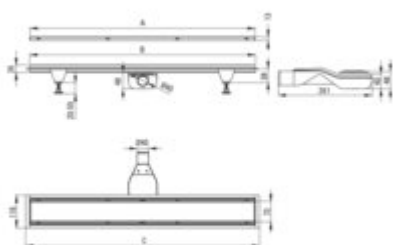

# Linear drain, floor

**Product code:** KOS\_N07D  
**EAN:** 5907650814368  
**Color:** nero  
**Warranty [years]:** 10

Model	A (mm)	B (mm)	C (mm)
KOS-N07D	600	600	600
KOS-N07D	600	700	700
KOS-N07D	700	600	600
KOS-N07D	600	600	600
KOS-N07D	600	1000	1000

Finish	nero
Length [mm]	700
Material	stainless steel
Siphon flow [l/min]	36
Siphon 360 degrees	yes
Siphon included	yes
Siphon cleaned from the top	yes
Connection diameter [mm]	50
adjustable feet included	yes
Reversible drain	yes
Waterproofing mat	yes

### Features:

- The drain is made of high quality stainless steel
- The set includes feet for easy leveling and a hook for removing the grate
- Easy to clean siphon
- Only the best materials, the quality of which has been confirmed by laboratory tests
- Hygienic certificate of the National Institute of Hygiene confirming the product's compliance
- Dedicated cleaning agent, safe for cleaned surfaces
- Possibility to choose installation method
- Insert wet/dry - effective barrier against sewage odors