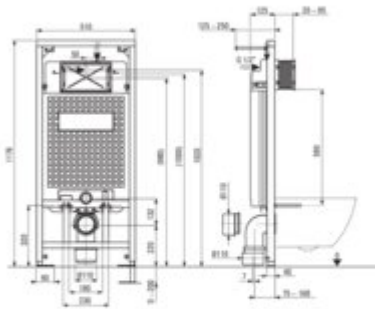

## Toilet set, concealed

**Product code:** CDZN6ZPW  
**EAN:** 5908212083369  
**Color:** nero, white  
**Warranty [years]:** 10

### Concealed toilet frame

Frame height adjustment [mm]	200
Tank capacity [l]	9
Double flushing [l]	3/6
Designated for light casing	yes
Designated for installation in front of the load-bearing wall	yes
Connection valve G1/2"	yes
Silent flushing and filling	yes
Mounting bolts spacing 180 mm and 230 mm	yes