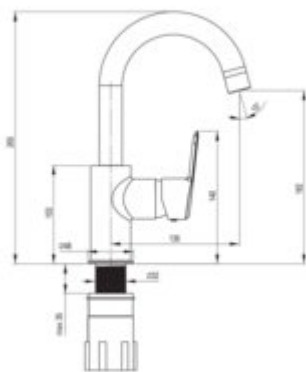

ARNIKA Washbasin tap

Product code: BQA_D24M

EAN: 5908212097700

Color: titanium

Warranty [years]: 7

Mixer

Finish	titanium
Material	brass
Mixer type	single-handle, mixer
Installation method	standing
Total mixer height [mm]	265
Flow class [l/min]	S - 15.1-19.8 l/min
Acoustic group [dB]	I (x <= 20)
Plug included in the set	no

Mixer cartridge

Ceramic cartridge size	35 mm
------------------------	-------

Spout

Spout type	swivel
Mixer spout range [mm]	135
Material	stainless steel

Aerator

Aerator type	silicone
Aerator size	M22

Connecting hose

Length [mm]	450
Installation thread	3/8"
Connection thread	M10

Features:

- Deante Design Studio Collection
- Design full of beauty and harmony
- we recommend buying a universal plug in the color of the mixer
- The mixer body is made of the highest quality brass
- The mixer is equipped with a stream aerator
- Silicone aerator for easy limescale removal
- The mounting sleeve facilitates the installation of the mixer
- 45 cm connection hoses included
- Innovative, durable and easy to clean Titanium coating
- The variety of colours gives many arrangement possibilities
- Only the best materials, the quality of which has been confirmed by laboratory tests
- The lever on the side makes it easier to keep the spout clean
- Cleaning agent for fixtures in all colors available