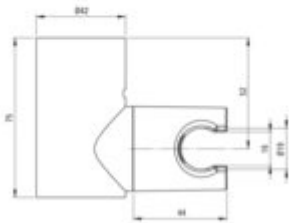

## ROUND Wall bracket, for hand shower

**Product code:** ANO\_N21U

**EAN:** 5907650834908

**Color:** nero

**Warranty [years]:** 2

Finish	nero
Shape	round
Material	ABS
installation	wall-mounted
Hand shower angle adjustment	yes