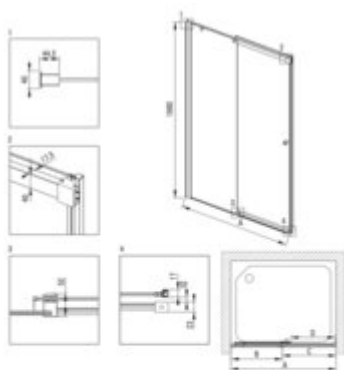

KERRIA PLUS Shower doors

Product code: KTSP015P
EAN: 5907650835646
Color: chrome
Warranty [years]: 5

Shower door

Finish	chrome
Width [mm]	1500
Height [mm]	2000
Glass finish	transparent
Glass thickness [mm]	6
Active cover	yes
installation	to be completed with KTS walk-in
Masking of assembly elements	yes
Profiles levelling the curvature of the walls	yes
Holders	with safety
Tempered glass TOTAL WHITE	yes
Reversible doors	yes
Silent closing	yes
Installation without shower tray	yes
possible	
Lifting hinges	no
Hinges flush with the glass	no
possibility to cut the upper guide and threshold strip	yes
Showe cabin	
Side dimension [mm]	1510

Features:

- Safe and durable tempered glass
- Hydrophobic Active-Cover coating that makes it easier for water to run off the glass
- Dedicated to Active Cover surfaces
- TOTALWHITE transparent glass
- Reversible door that allows the cabin to be mounted on the right or left side
- Covering of assembly elements
- Profiles leveling the curvature of the walls
- Hinges in the plane of the glass
- Modern handles with rubber protection
- Only the best materials, the quality of which has been confirmed by laboratory tests
- Dedicated cleaning agent, safe for cleaned surfaces
- Precise door closing through lifting hinges
- Resistance to impacts, chemicals and stains in accordance with PN-EN 14428+A1:2008 norm, c
- The shower enclosure can be installed directly on tiles or on Correo (KQR) granite shower trays as well as Kerria Plus (KTS) and Silia (KSKA) acrylic shower trays.