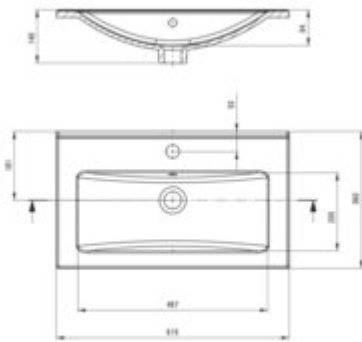

TUBO

Ceramic washbasin, recessed

Product code: CTU_636M

EAN: 5907650880325

Color: white

Warranty [years]: 10

Finish	white
Material	ceramic
Installation method	furniture, recessed
Width [mm]	360
Length [mm]	615
Height [mm]	140
Depth [mm]	94
Hole for the tap	yes

Features:

- Hard and durable ceramics does not lose its properties with long use
- Antibacterial coating, preventing the growth of microorganisms
- Only the best materials, the quality of which has been confirmed by laboratory tests
- Dedicated cleaning agent, safe for cleaned surfaces