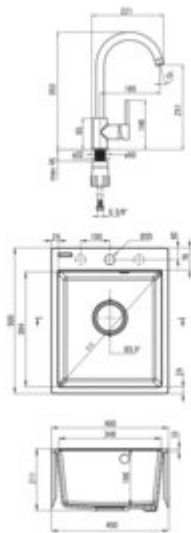

CORIO

Granite sink with tap, 1-bowl

Product code: ZRCB2103

EAN: 5907650868231

Color: graphite

Warranty [years]: 18

Sink

Finish	graphite
Surface type	matte
Material	granite
Installation method	inset
Number of bowls	1
Minimum cabinet width [mm]	400
Width [mm]	500
Length [mm]	400
Height [mm]	211
Bowl depth [mm]	198
Cut-out Length [mm]	380
Cut-out Width [mm]	480
Equipped with accessories	yes
Drain diameter	3.5"
Number of holes	1
Number of pre-drilled holes	2
Hydrophobicity	yes

Mixer

Finish	black
Mixer type	single-handle, mixer
Installation method	standing
Flow class [l/min]	Z - 4-9 l/min
Acoustic group [dB]	I (x <= 20)

Mixer cartridge

Ceramic cartridge size	35 mm
------------------------	-------

Spout

Spout type	swivel
Mixer spout range [mm]	185

Aerator

Aerator type	honeycomb
Aerator size	M22

Connecting hose

Length [mm]	450
Installation thread	3/8"
Connection thread	M10

Features:

- Properties of Deante granite: resistance to impact, high temperature, discoloration, therm
- Longest, 18 years warranty
- Equipment with the possibility of connecting a washing machine or dishwasher
- Space-saving siphon which facilitates e.g. sorting waste
- Hydrophobic properties repel water molecules
- Innovative, durable and easy to clean Nero coating
- Cleaning agent for fixtures in all colors available
- The finish enriched with silver ions adds antiseptic properties