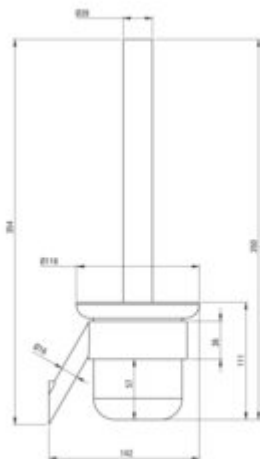

SILIA

Toilet brush, wall-mounted

Product code: ADI_N711

EAN: 5907650812005

Color: nero

Warranty [years]: 2

bathroom accessories

Finish	nero
Surface type	matte
Material	brass, glass, stainless steel
Height [mm]	354
Width [mm]	116
Depth [mm]	142
Mounting kit included	yes