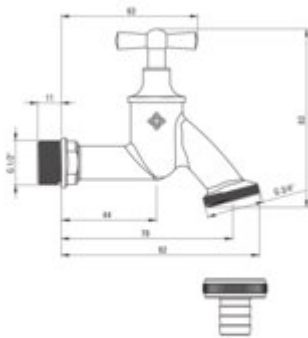

Valve, drawn

Product code: VFA_152M

EAN: 5907650829836

Color: chrome

Warranty [years]: 2

Finish	chrome
Surface type	shine
Type	drawn
Material	brass
Installation thread	1/2"
Connection thread	3/4"
Flow class [l/min]	B <= 25.2 (19.9 - 25.2)
Metal knob	yes
with a masking rosette	yes